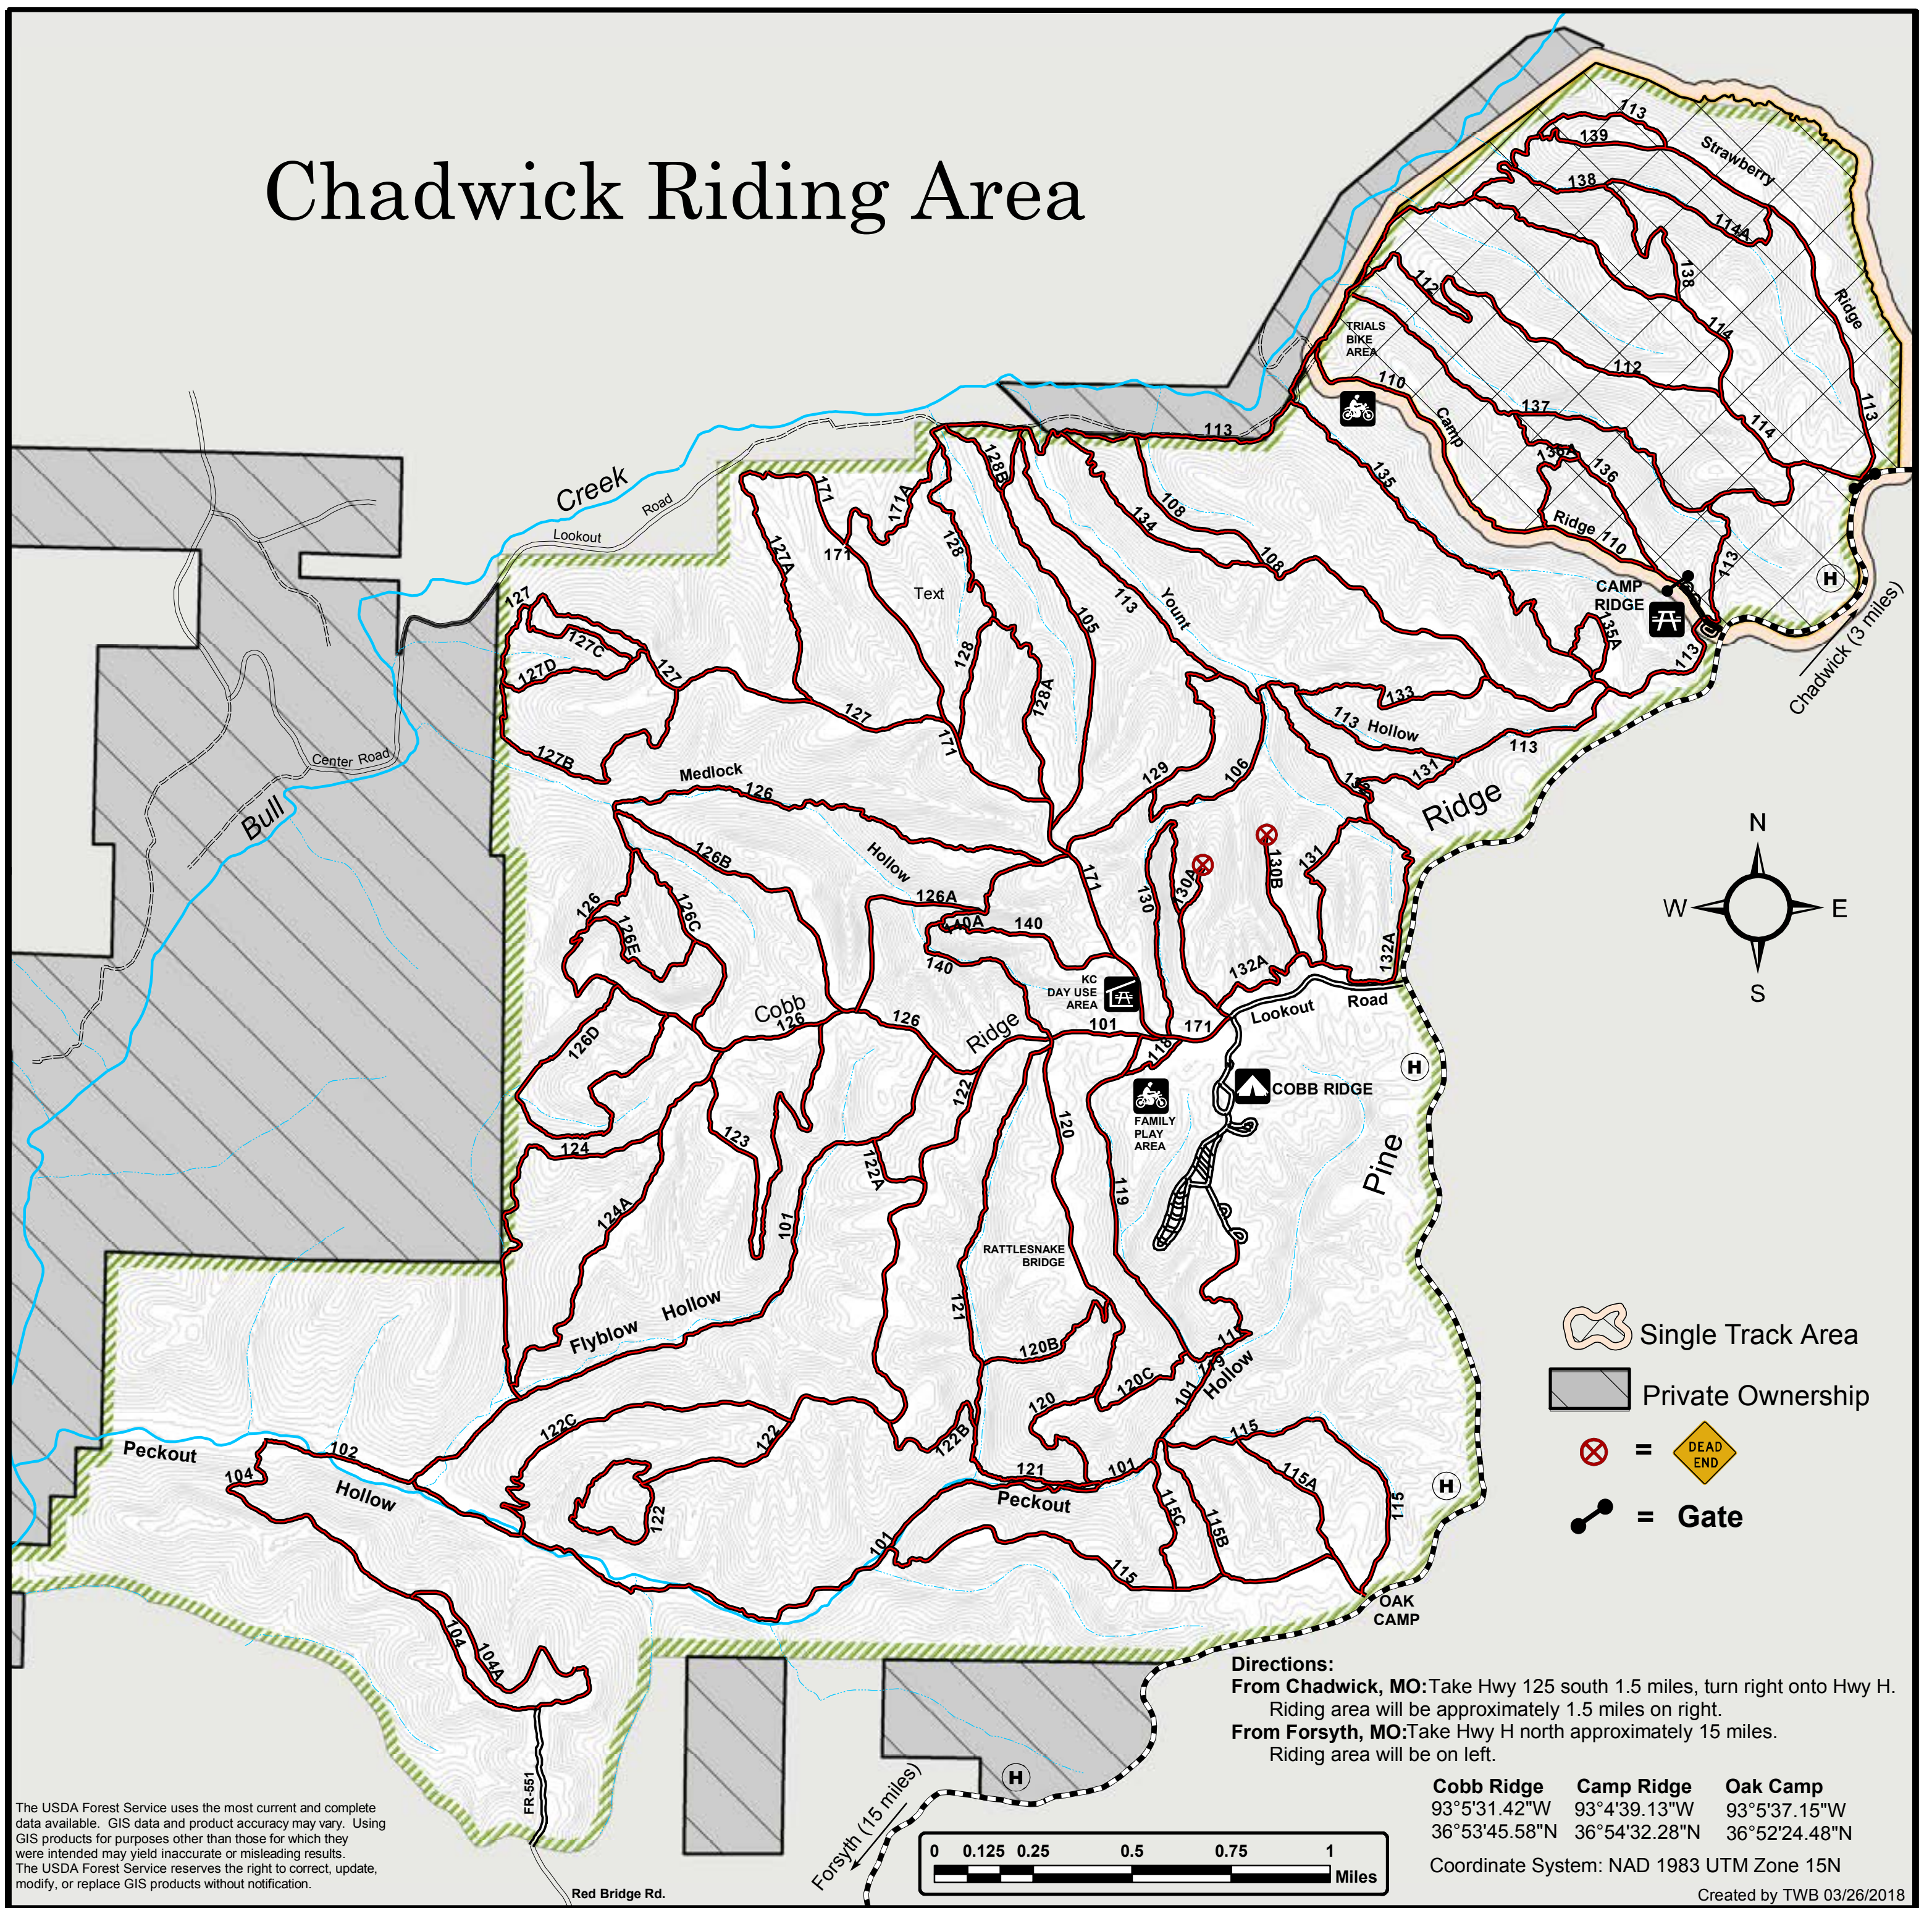

Chadwick Riding Area

Directions:
From Chadwick, MO: Take Hwy 125 south 1.5 miles, turn right onto Hwy H. Riding area will be approximately 1.5 miles on right.
From Forsyth, MO: Take Hwy H north approximately 15 miles. Riding area will be on left.

Cobb Ridge	Camp Ridge	Oak Camp
93°5'31.42"W	93°4'39.13"W	93°5'37.15"W
36°53'45.58"N	36°54'32.28"N	36°52'24.48"N

Coordinate System: NAD 1983 UTM Zone 15N

Created by TWB 03/26/2018